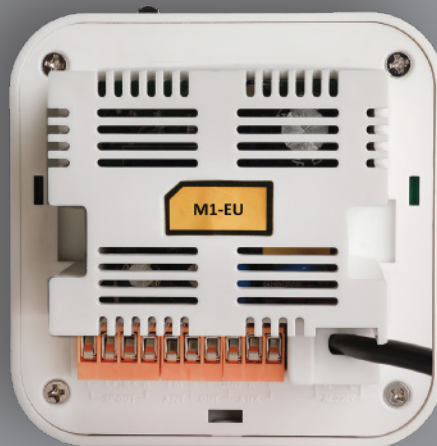

M1-EU

In-Wall Media
Player / Amplifier

M1-EU In-Wall Media Player / Amplifier

■ Features

- Stereo Power Amplifier 15W @ 8Ω
- Frequency Response: 50Hz - 20KHz
- Audio Line In
- Bluetooth connectivity
- USB / TF card reader
- Remote control
- Power Input: 120-240 Volt